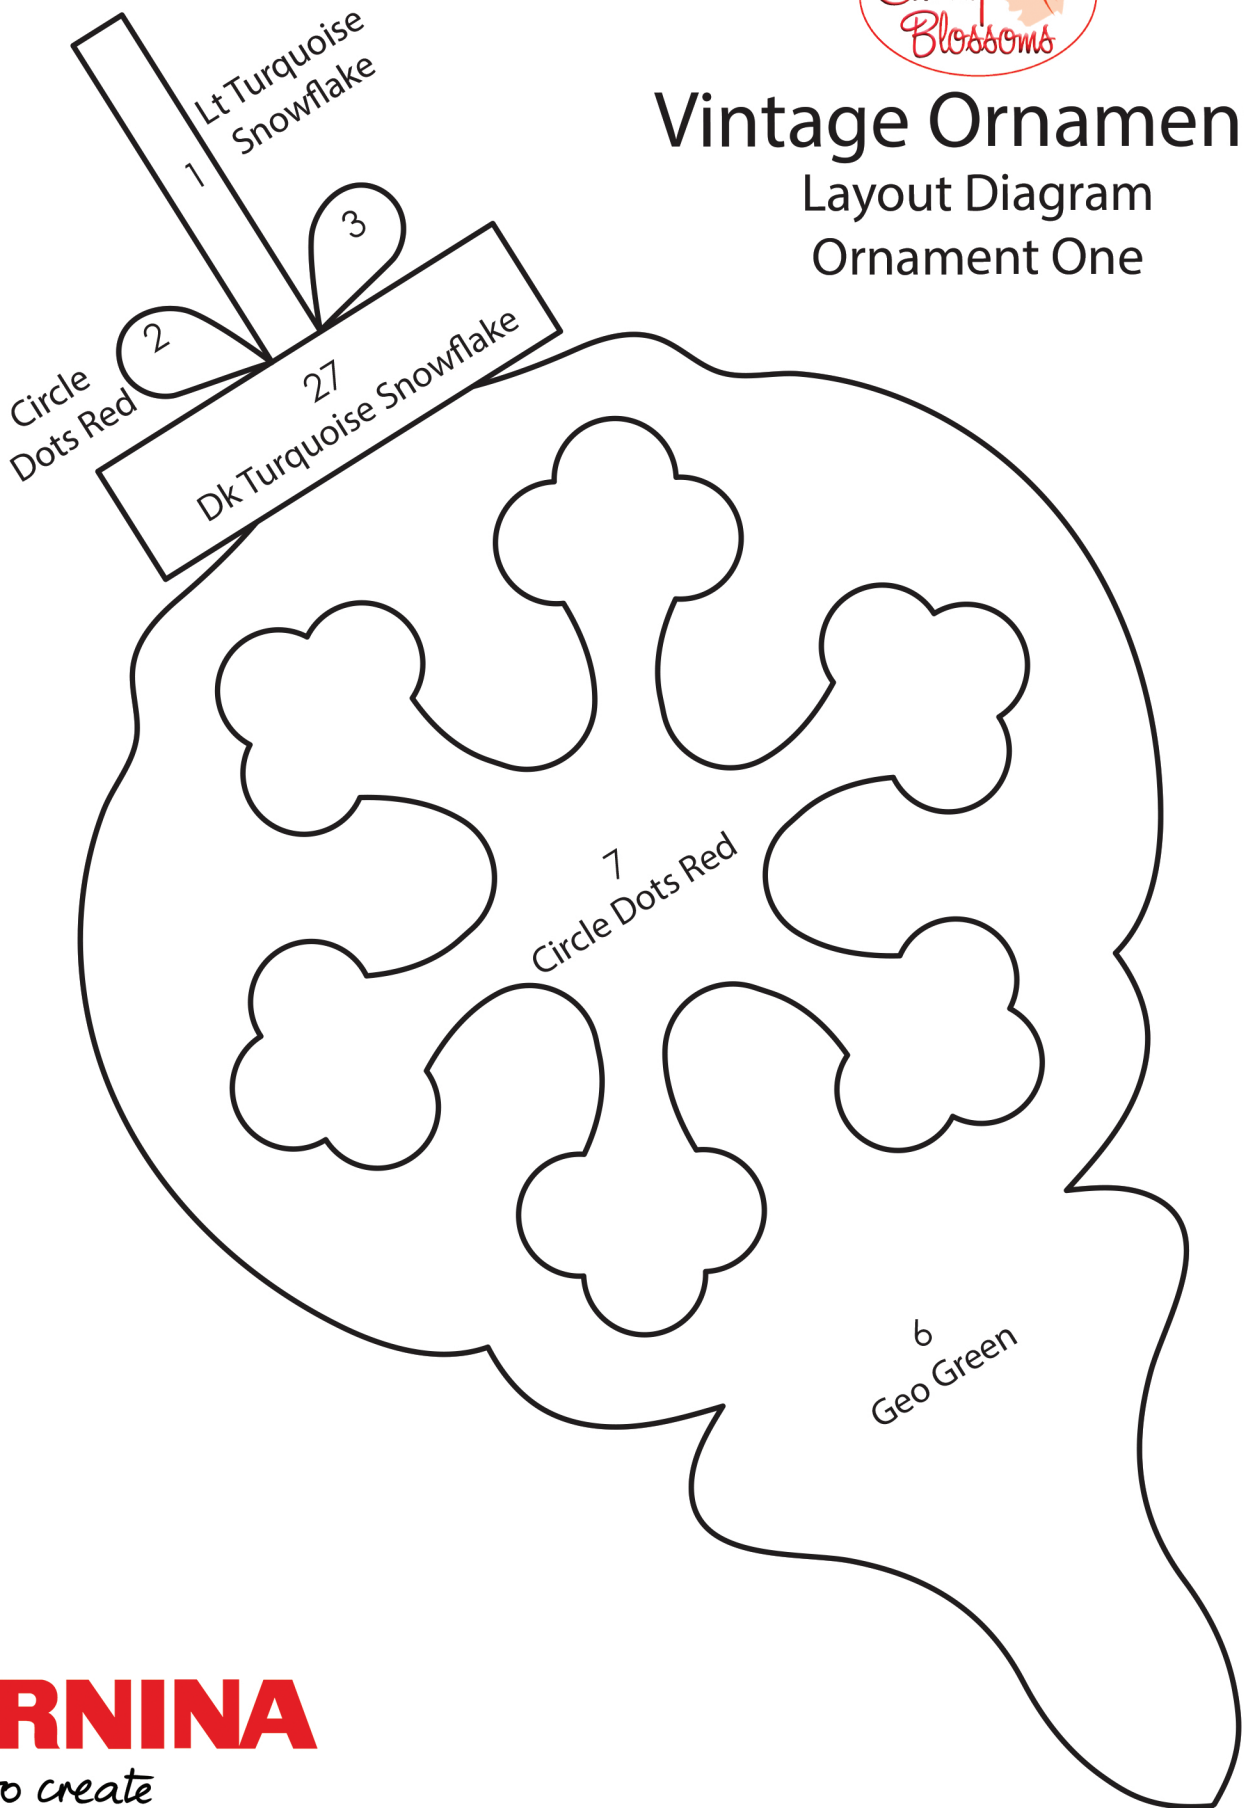

# Vintage Ornaments

Layout Diagram

Ornament One

**BERNINA**  
*made to create*

# Vintage Ornaments

Layout Diagram

Ornament Two

**BERNINA**  
*made to create*

## Reversed Templates

Trace & cut one of each  
unless otherwise noted

(1) Dk Turquoise Snowflake  
(1) Lt Turquoise Snowflake

Trace & cut 2  
Lt Turquoise Snowflake

Green snowflake

**BERNINA**  
*made to create*