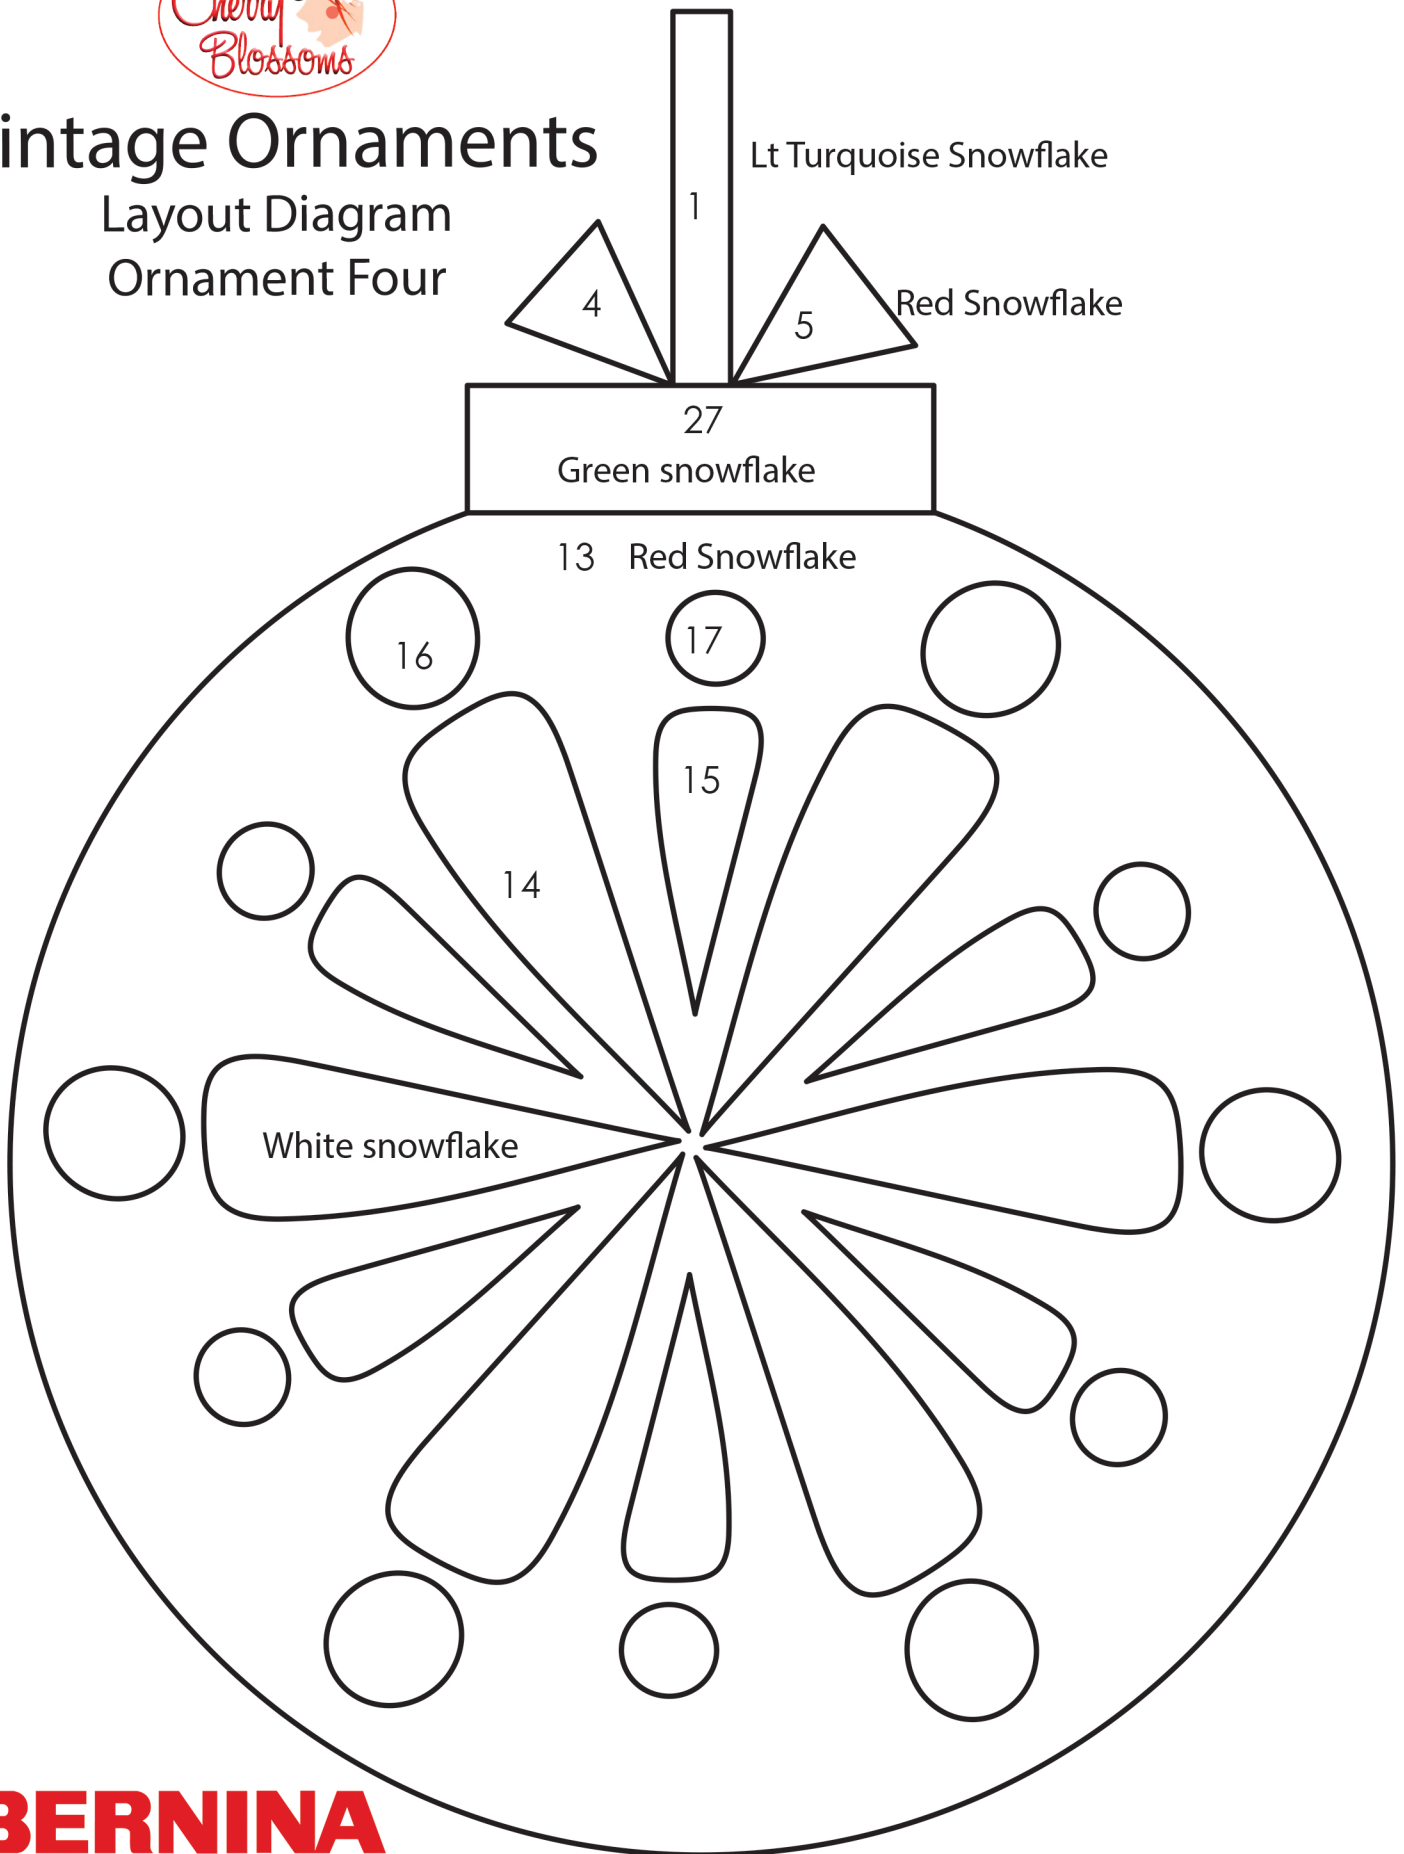

Vintage Ornaments

Layout Diagram
Ornament Four

BERNINA
made to create

Vintage Ornaments

Reversed Templates

Trace & cut one of each unless otherwise noted

White snowflake

Trace & cut 6

27

Green snowflake

Lt Turquoise Snowflake

1

Red Snowflake

13

Red Snowflake

BERNINA

made to create