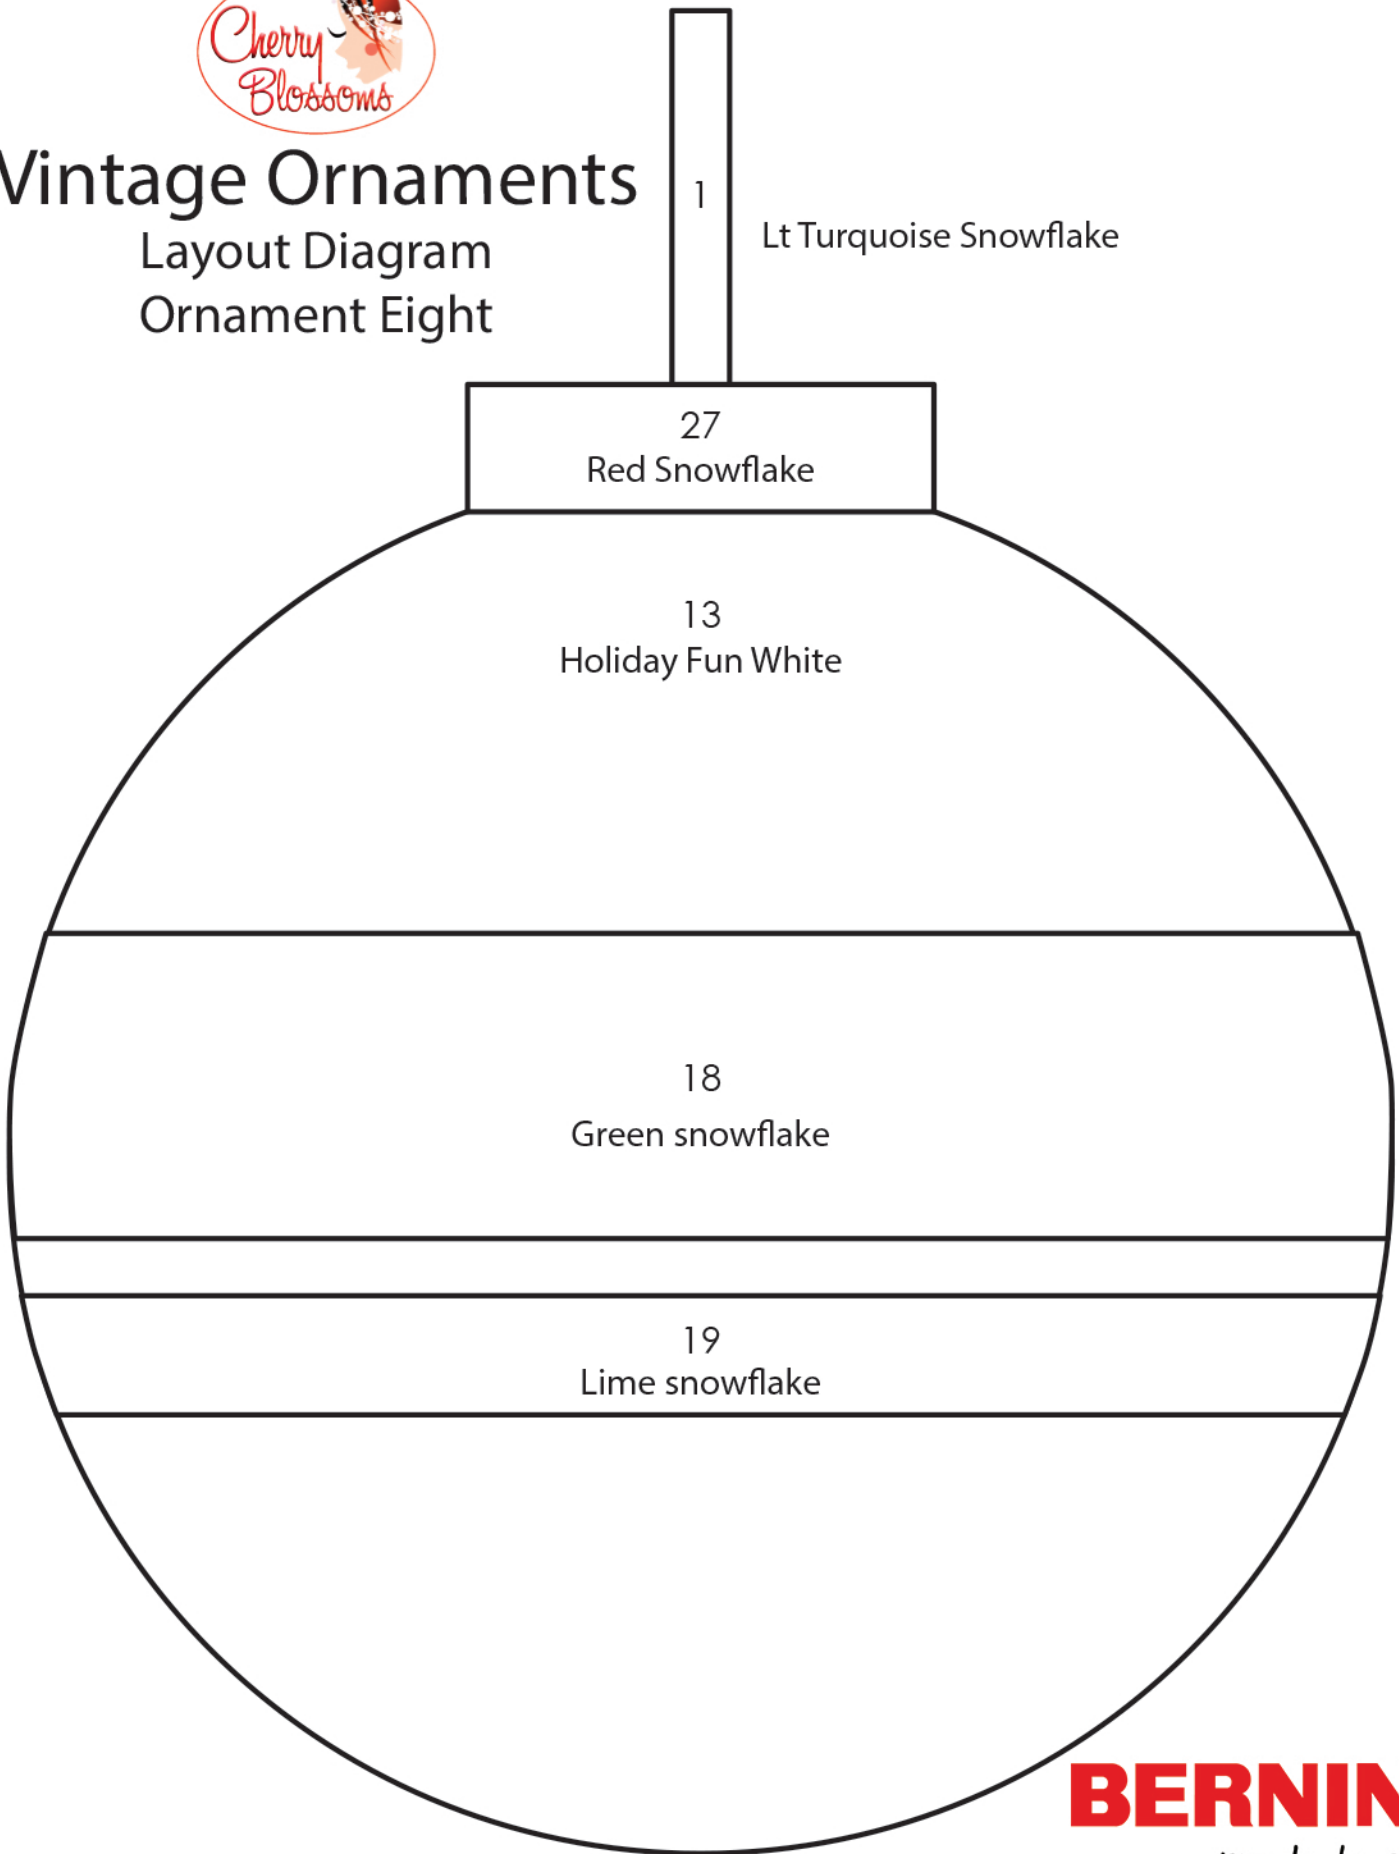

# Vintage Ornaments

Layout Diagram

Ornament Eight

**BERNINA**  
*made to create*

# Vintage Ornaments

Reversed Templates

Trace & cut one of each  
unless otherwise noted

Lt Turquoise Snowflake

1

27  
Red Snowflake

13  
Holiday Fun White

**BERNINA**  
*made to create*

Vintage Ornaments  
Reversed Templates  
Trace & cut one of each  
unless otherwise noted