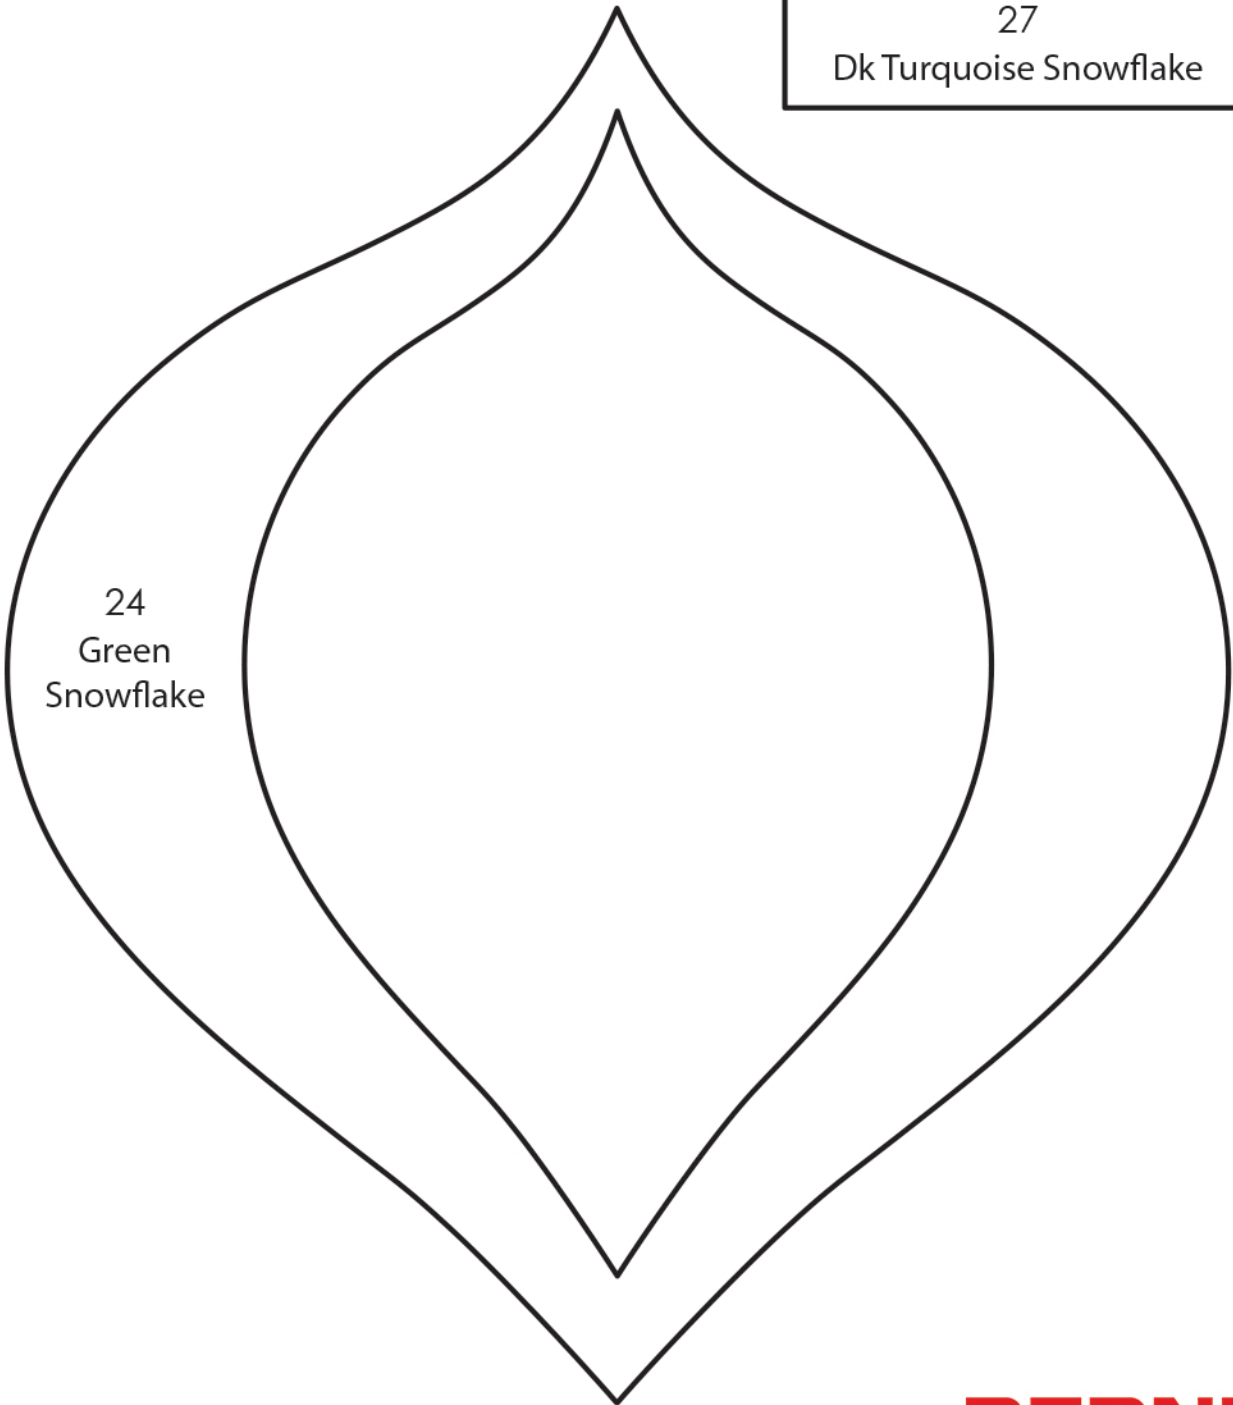

Vintage Ornaments

Layout Diagram
Ornament Seven

BERNINA
made to create

Vintage Ornaments

Reversed Templates

Trace & cut one of each
unless otherwise noted

Lt Turquoise Snowflake

27

Dk Turquoise Snowflake

24
Green
Snowflake

BERNINA
made to create

Vintage Ornaments
Reversed Templates
Trace & cut one of each
unless otherwise noted

BERNINA
made to create