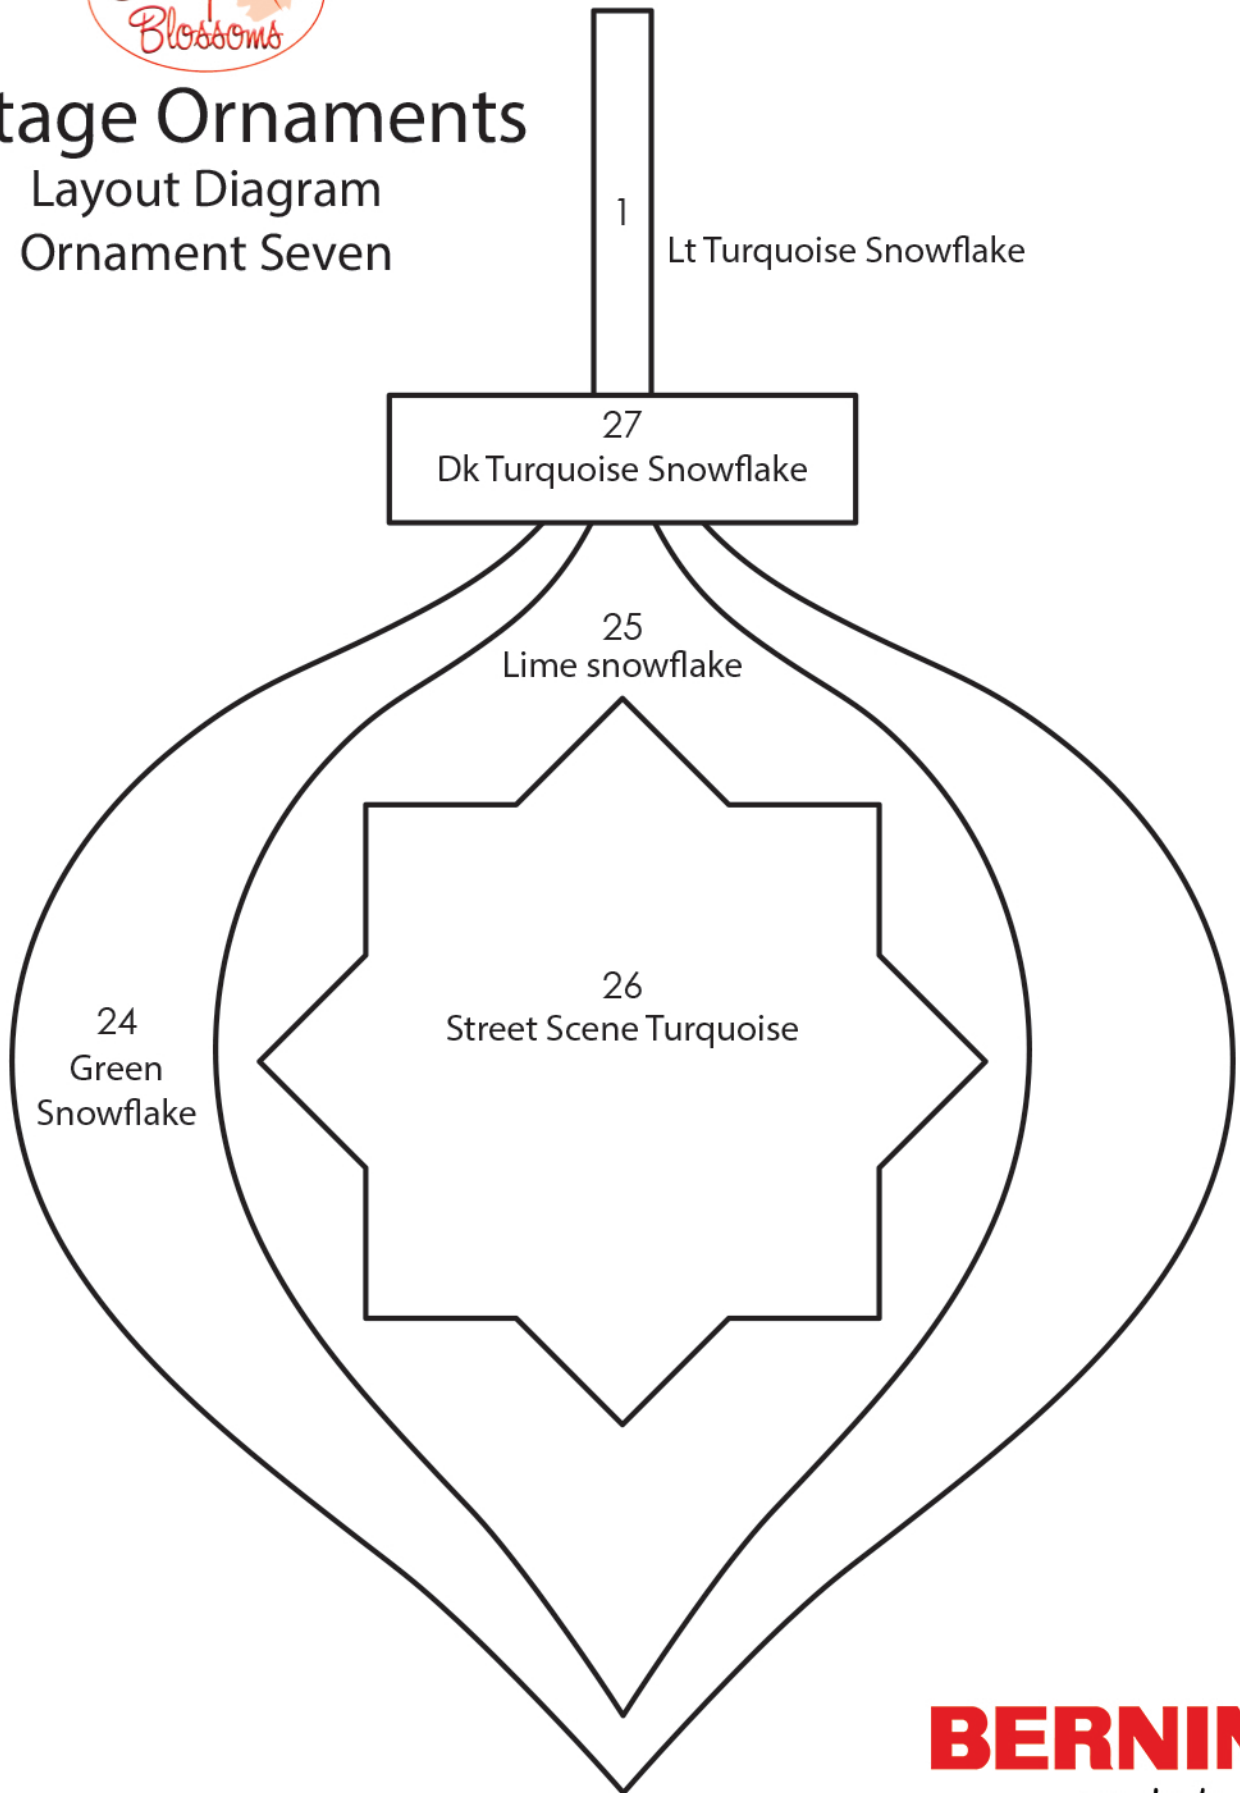

Vintage Ornaments

Layout Diagram
Ornament Seven

BERNINA
made to create

Vintage Ornaments

Reversed Templates

Trace & cut one of each
unless otherwise noted

Lt Turquoise Snowflake

27

Dk Turquoise Snowflake

24
Green
Snowflake

BERNINA
made to create

Vintage Ornaments
Reversed Templates
Trace & cut one of each
unless otherwise noted

BERNINA
made to create