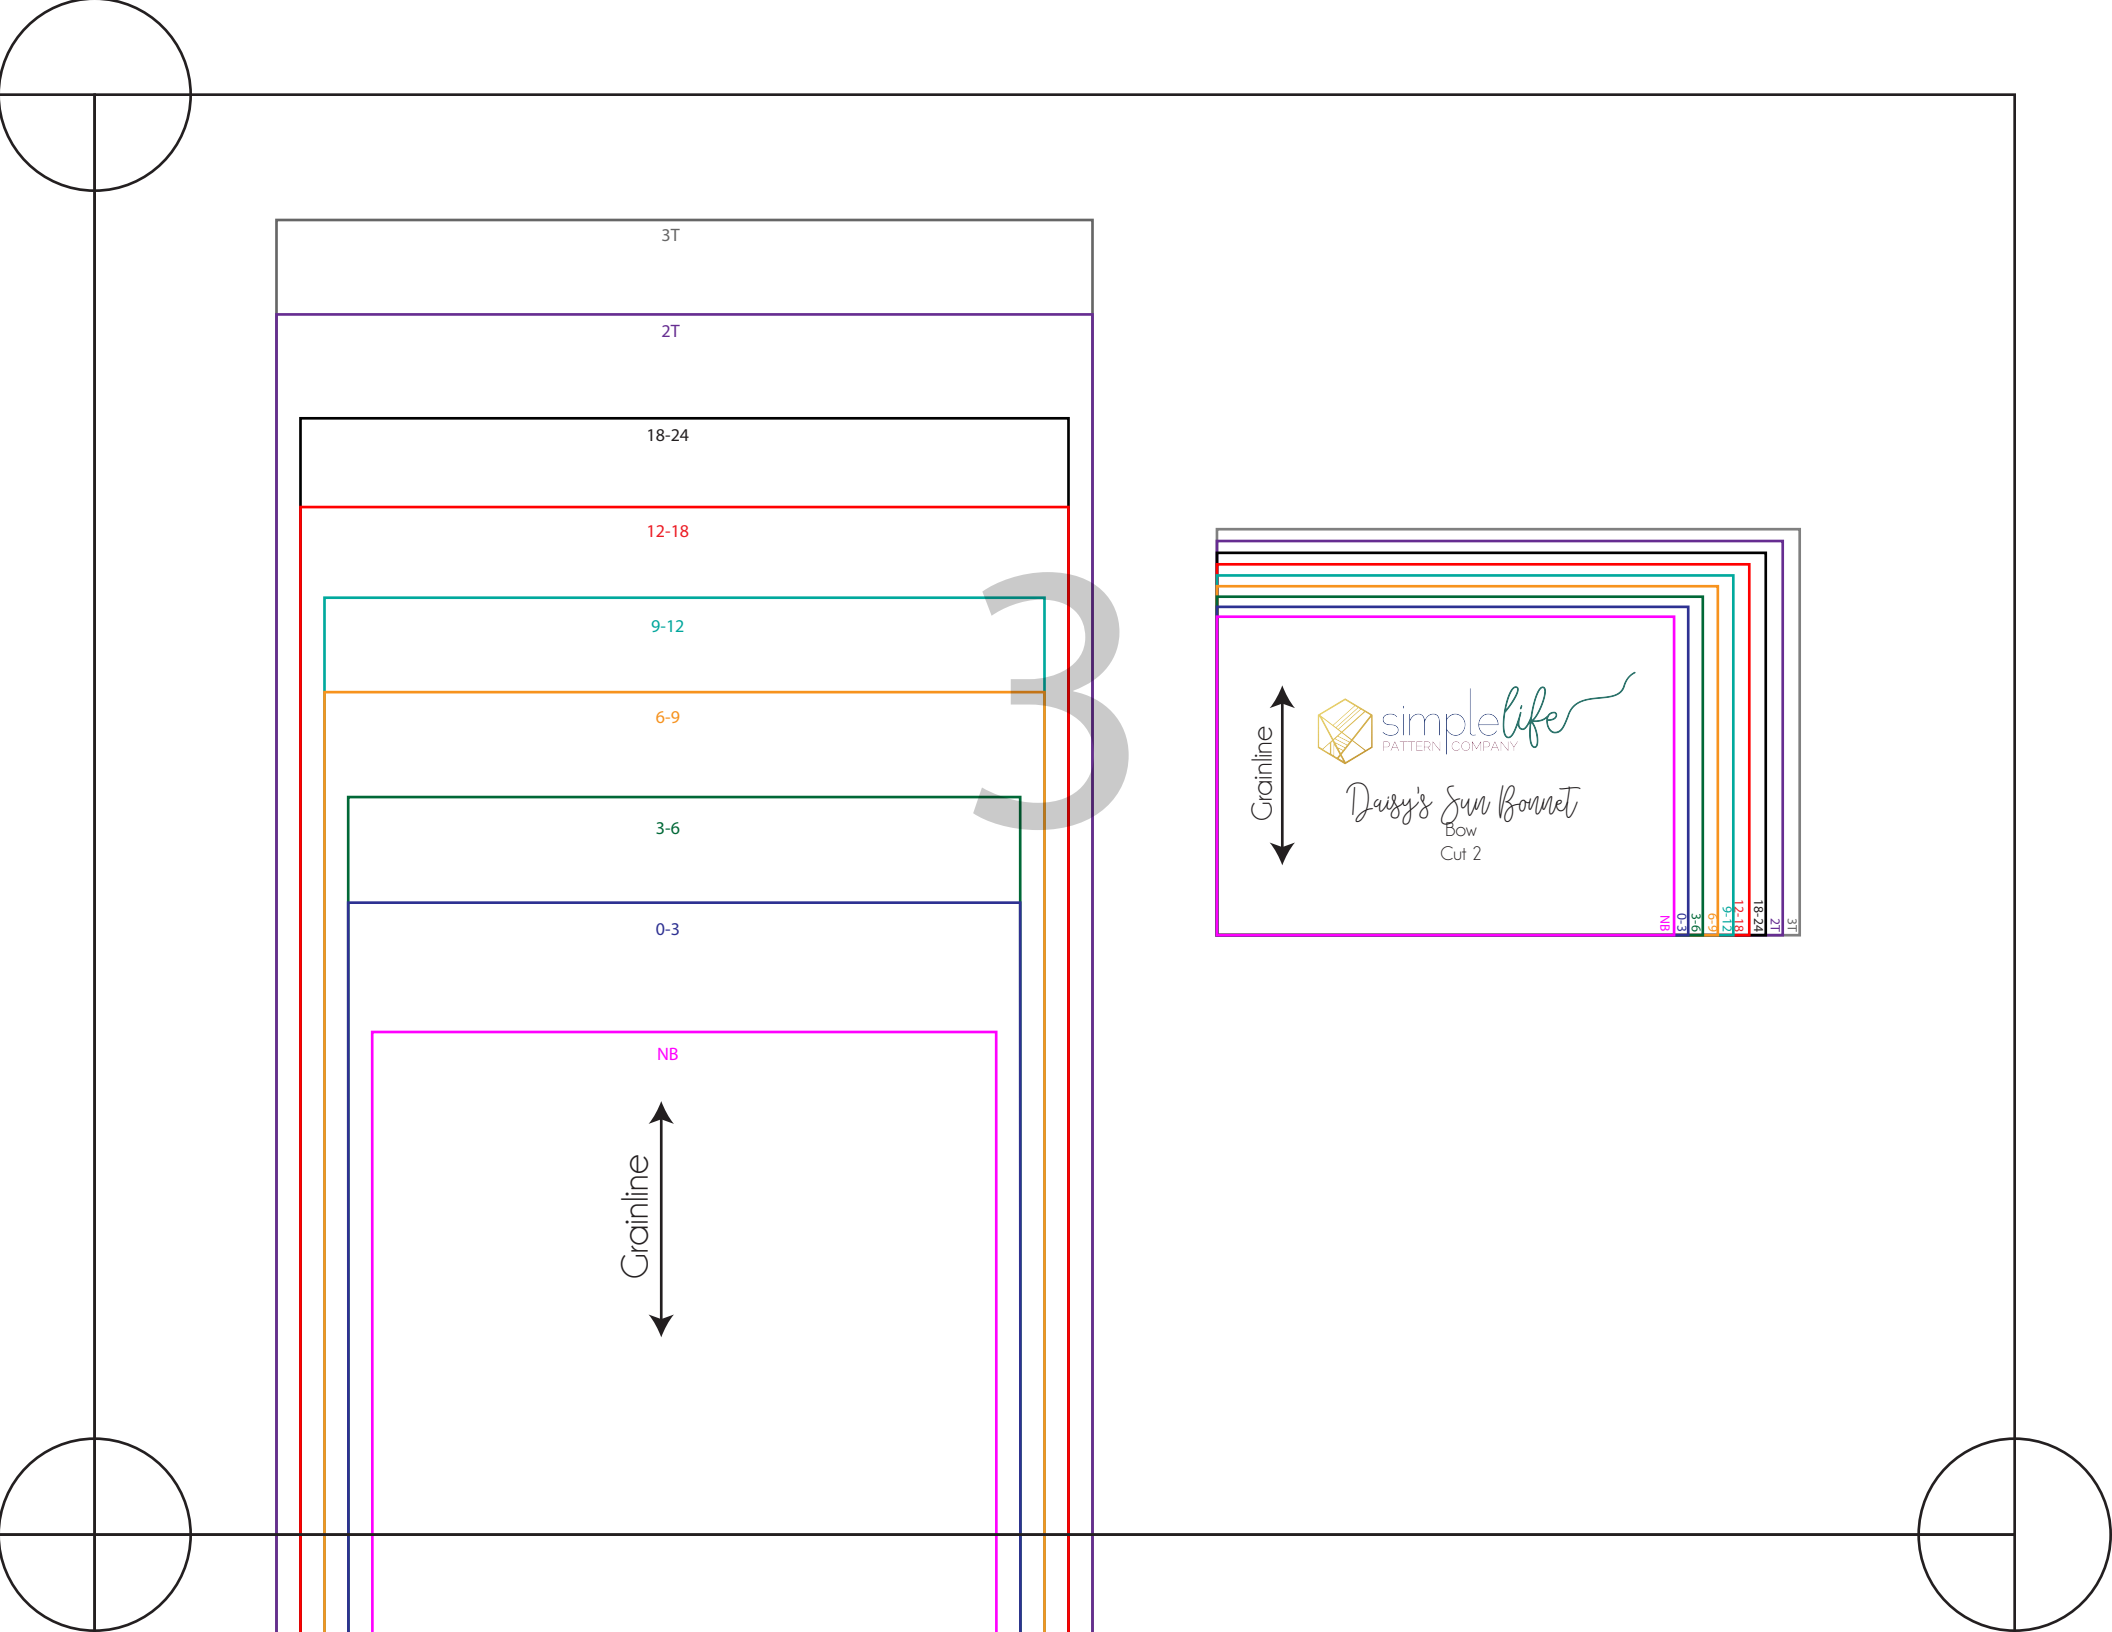

www.TheSimpleLifeCompany.com

Be sure to follow us on
Facebook
Instagram
YouTube
Facebook Fan Group

Size Key

NB	—
0-3	—
3-6	—
6-9	—
9-12	—
12-18	—
18-24	—
2T	—
3T	—

#SLPco & #SLPcoDaisy

1

2

Grainline

Daisy's Sun Bonnet
Bonnet Side

Cut 4 mirrored (2 main, 2 lining)

3T

2T

18-24

12-18

9-12

6-9

3-6

0-3

NB

NB

0-3

3-6

6-9

9-12

12-18

18-24

2T

3T

Daisy's Sun Bonnet
Bonnet Center
Cut 2 (1 main, 1 lining)

	Ties (Cut 2 LxW)	Bow Center (Cut 2 LxW)	Elastic (Cut 1)
NB	1.5 x 13	1.75 x 2	1.5
0-3	1.5 x 13	1.75 x 2	1.75
3-6	1.5 x 13	1.75 x 2	1.75
6-9	1.5 x 13	1.75 x 2	2
9-12	1.5 x 13	1.75 x 2	2
12-18	1.5 x 13	1.75 x 2	2.25
18-24	1.5 x 13	1.75 x 2	2.25
2T	1.5 x 13	1.75 x 2	2.5
3T	1.5 x 13	1.75 x 2	2.5