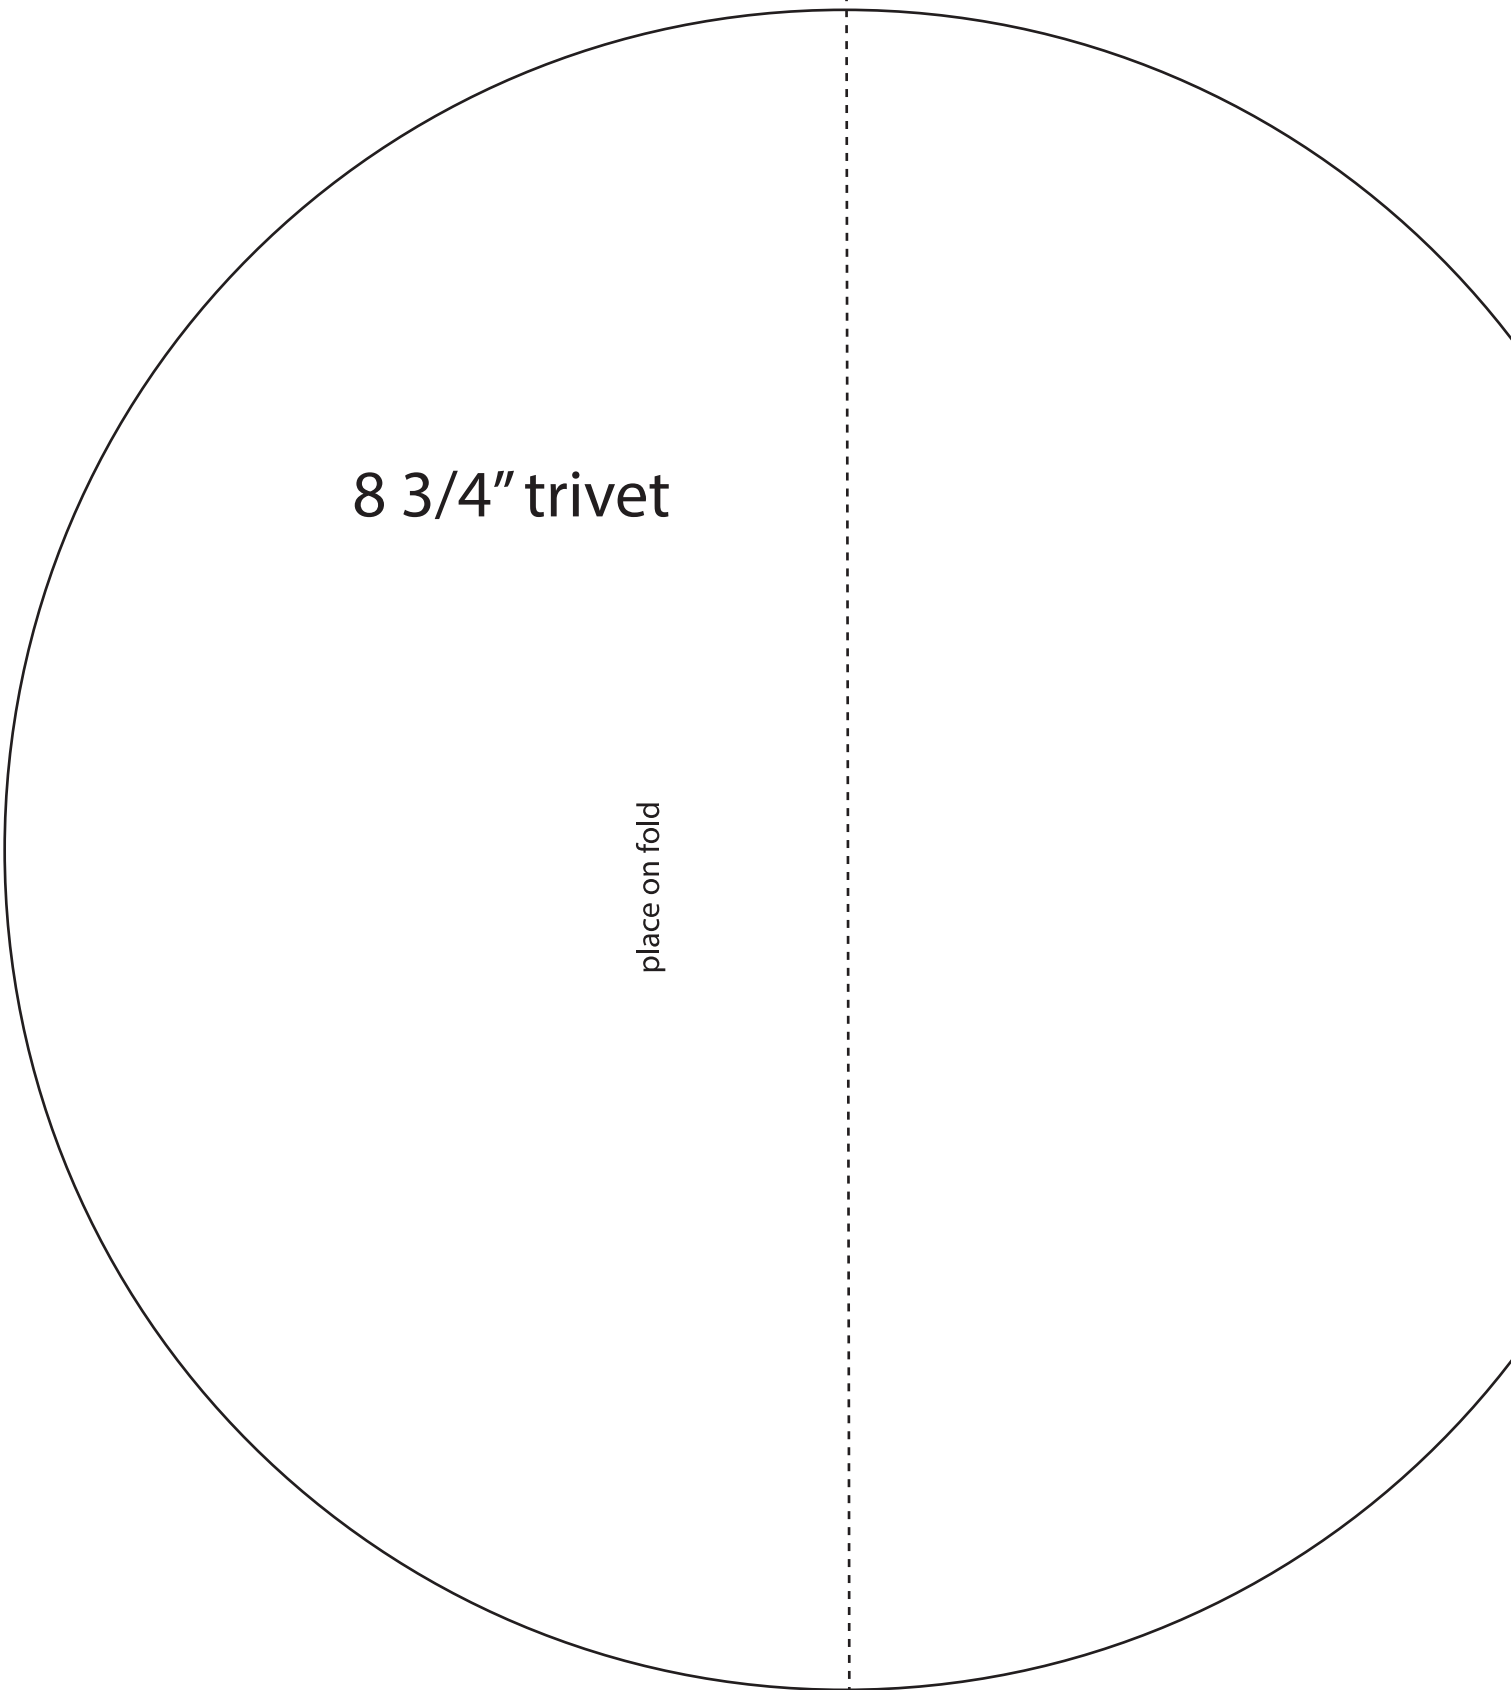

10" trivet

1" x 1"
test

place on fold

8 3/4" trivet

place on fold