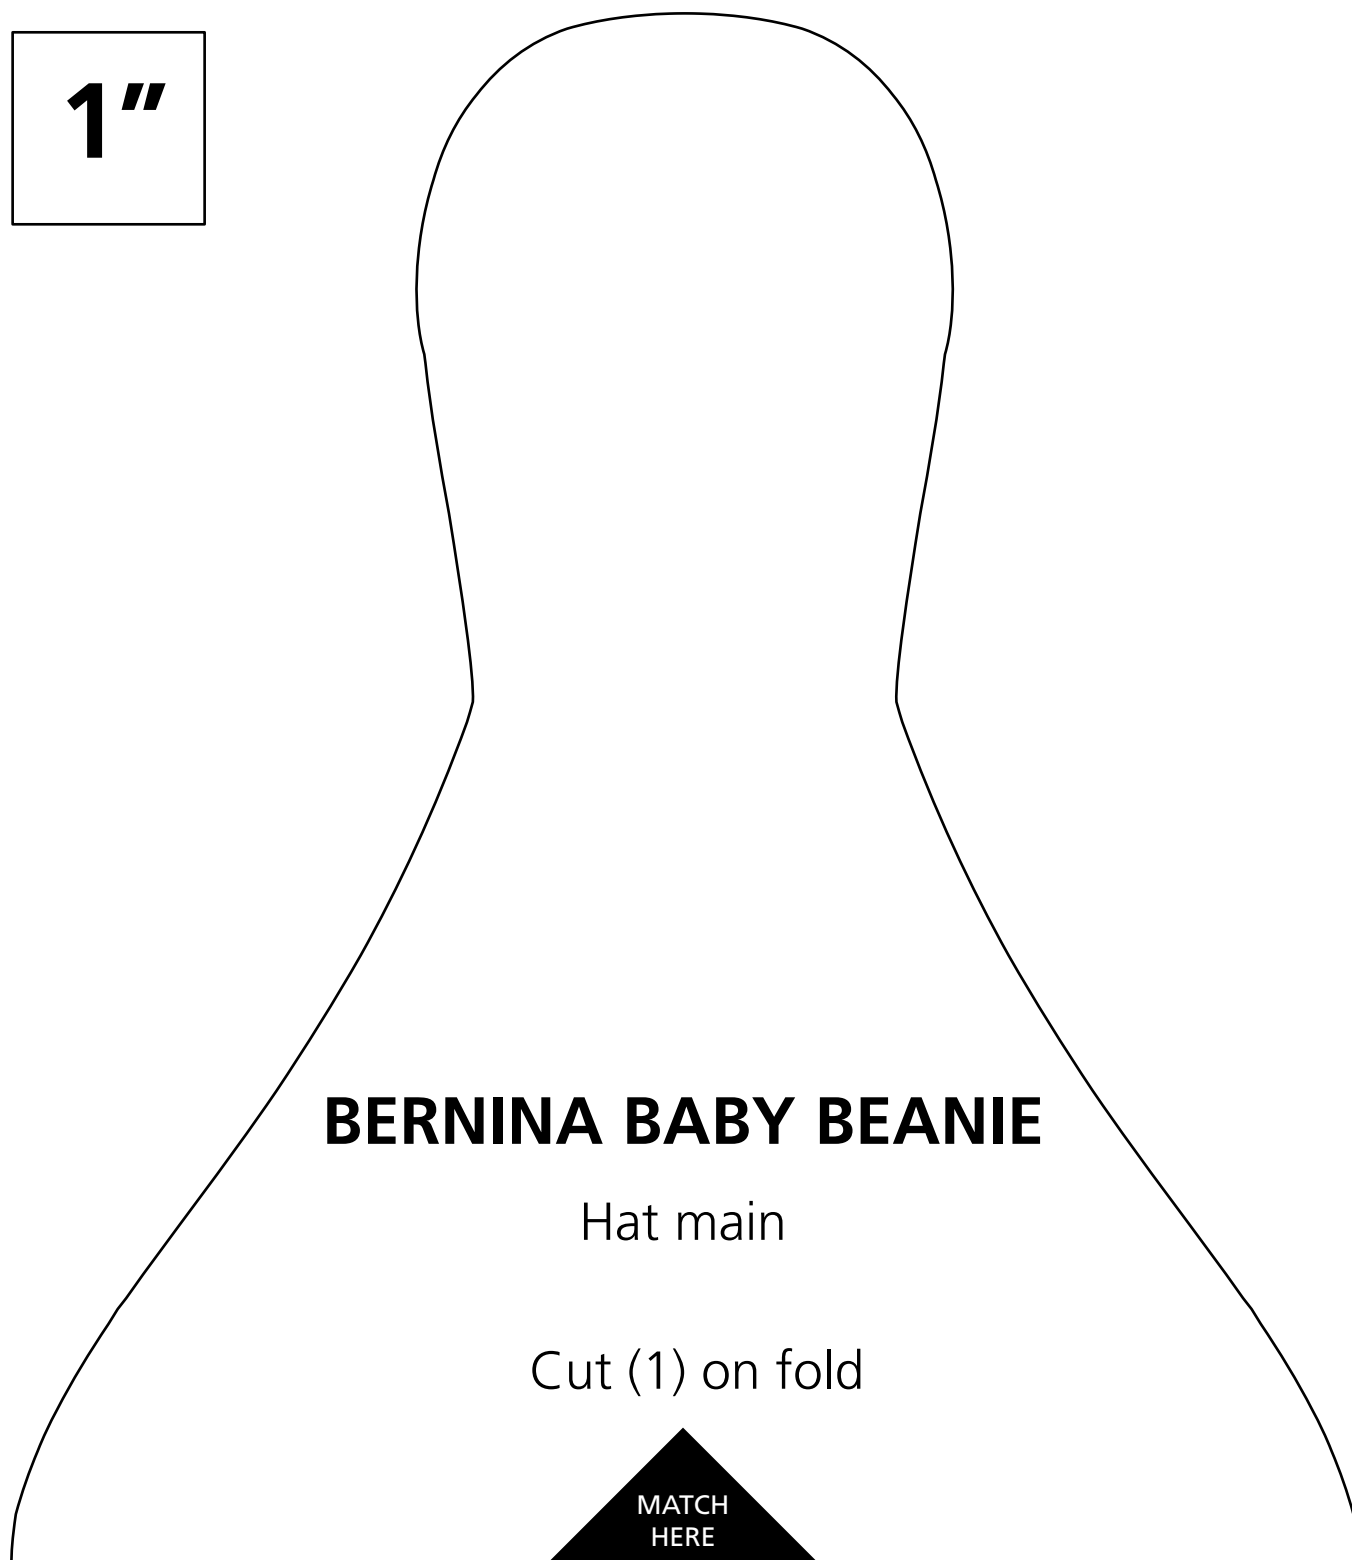

BERNINA Baby Beanie Pattern

SIZE: Newborn

BERNINA BABY BEANIE

Hat main

Cut (1) on fold

MATCH
HERE

BERNINA Baby Beanie Pattern