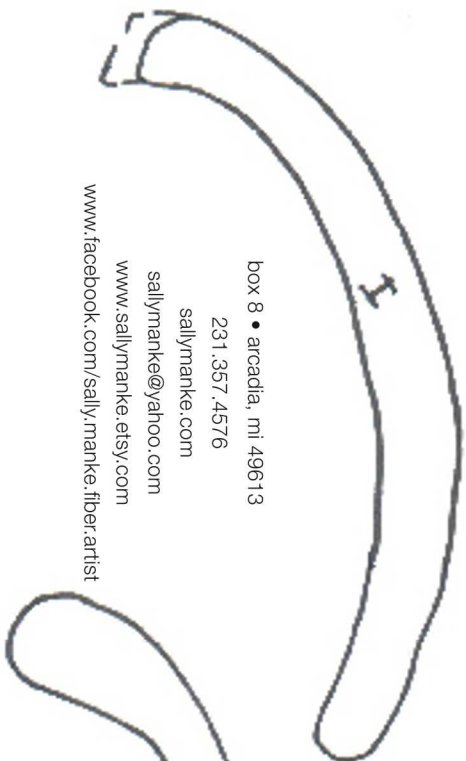

'57 **chevy**
applique
car parts

SALLY MANKE
FIBER ARTIST

box 8 • arcadia, mi 49613

231.357.4576

sallymanke.com

sallymanke@yahoo.com

www.sallymanke.etsy.com

www.facebook.com/sally.manke.fiber.artist

SALLY MANKE
FIBER ARTIST

'57 Chevy
applique car parts
part 2

box 8 • arcadia, mi 49613

231.357.4576

sallymanke.com

sallymanke@yahoo.com

sallymanke.etsy.com

www.facebook.com/sally.manke.fiber.artist